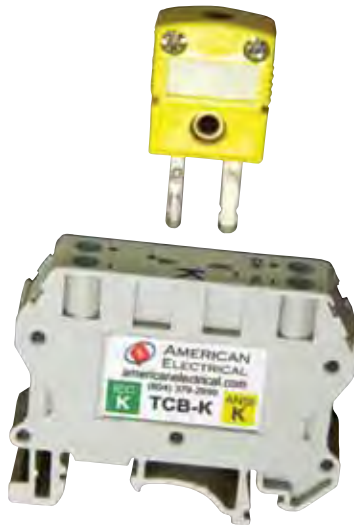

THERMOCOUPLE TERMINAL BLOCKS

- BUILT IN MINIATURE FEMALE THERMOCOUPLE CONNECTOR FOR MONITORING, TROUBLESHOOTING AND AUDIT FEATURE
- SCREW TYPE TERMINAL FOR SECURE AND MAINTENANCE FREE CONNECTIONS
- TYPE K AND J CALIBRATIONS
- FULLY ENCLOSED—NO END PLATES REQUIRED
- DIN RAIL MOUNTABLE (32 MM OR 35 MM)—NARROW 10.7 MM WIDTH
- IDENTIFIED WITH CALIBRATION AND “+” , “-” CONNECTIONS
- WRITE-ON TERMINAL MARKERS

ITEM #	WIDTH	LENGTH	WIRE SIZE	INSULATION STRIPPING LENGTH	TORQUE	TEMPERATURE RANGE
TCB-J	10.7 MM	51 MM	12 AWG	8 MM	0.6 TO 0.8 N·M	-40 TO 85 °C
TCB-K	10.7 MM	51 MM	12 AWG	8 MM	0.6 TO 0.8 N·M	-40 TO 85 °C
TCABLE-J	N/A	60 IN	N/A	N/A	N/A	N/A
TCABLE-K	N/A	60 IN	N/A	N/A	N/A	N/A
TCONN-J	N/A	N/A	N/A	N/A	N/A	N/A
TCONN-K	N/A	N/A	N/A	N/A	N/A	N/A