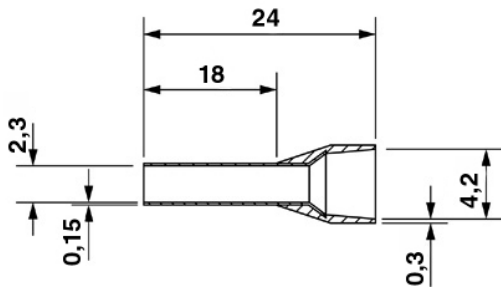

Ferrule diameter	2.3 mm
Insulating collar thickness	0.3 mm
Sleeve wall thickness	0.15 mm

Certificates / Approvals

Certification CSA, UCSA

Diagrams/Drawings

Dimensioned drawing