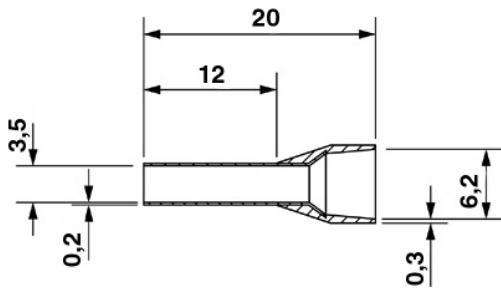

Ferrule diameter	3.5 mm
Insulating collar thickness	0.3 mm
Sleeve wall thickness	0.2 mm

Certificates / Approvals

Certification

CSA, UCSA

Diagrams/Drawings

Dimensioned drawing